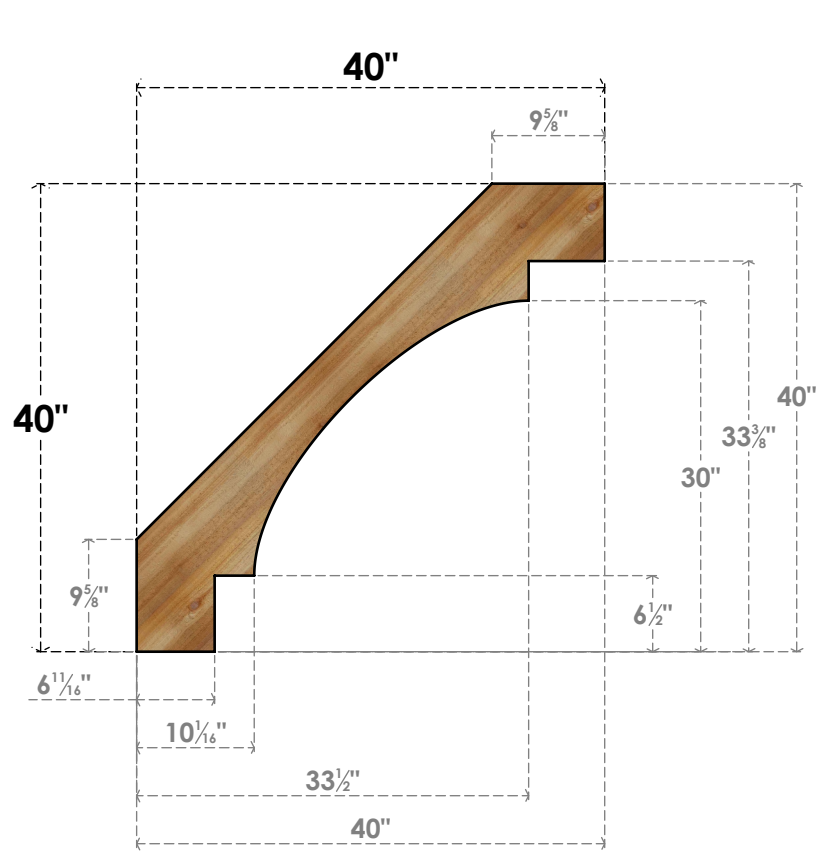

BRC06X40X40MRC00RWR

6"W X 40"D X 40"H MERCED ROUGH SAWN BRACE, WESTERN RED CEDAR

SIDE

FRONT

EKENA MILLWORK
2300 WEST MAIN ST.
CLARKSVILLE, TX 75426
TOLL FREE: 866-607-0453
WWW.EKENAMILLWORK.COM

NOTES

1. INSTALLATION TO BE COMPLETED IN ACCORDANCE WITH MANUFACTURER'S SPECIFICATIONS.
2. DRAWING MAY NOT BE TO SCALE
3. THIS DRAWING IS INTENDED FOR DESIGN AND PLANNING PURPOSES ONLY.
4. ALL INFORMATION CONTAINED HEREIN WAS CURRENT AT THE TIME OF DEVELOPMENT BUT MUST BE REVIEWED AND APPROVED BY THE PRODUCT MANUFACTURER TO BE CONSIDERED ACCURATE.
5. PRODUCTS ARE NOT KILN DRIED. THIS ITEM IS UNIQUE AND WILL CONTAIN THE NATURAL VARIATIONS THAT THE WOOD SPECIES OFFERS. THIS MAY RESULT IN VARIATIONS UP TO 1/4"